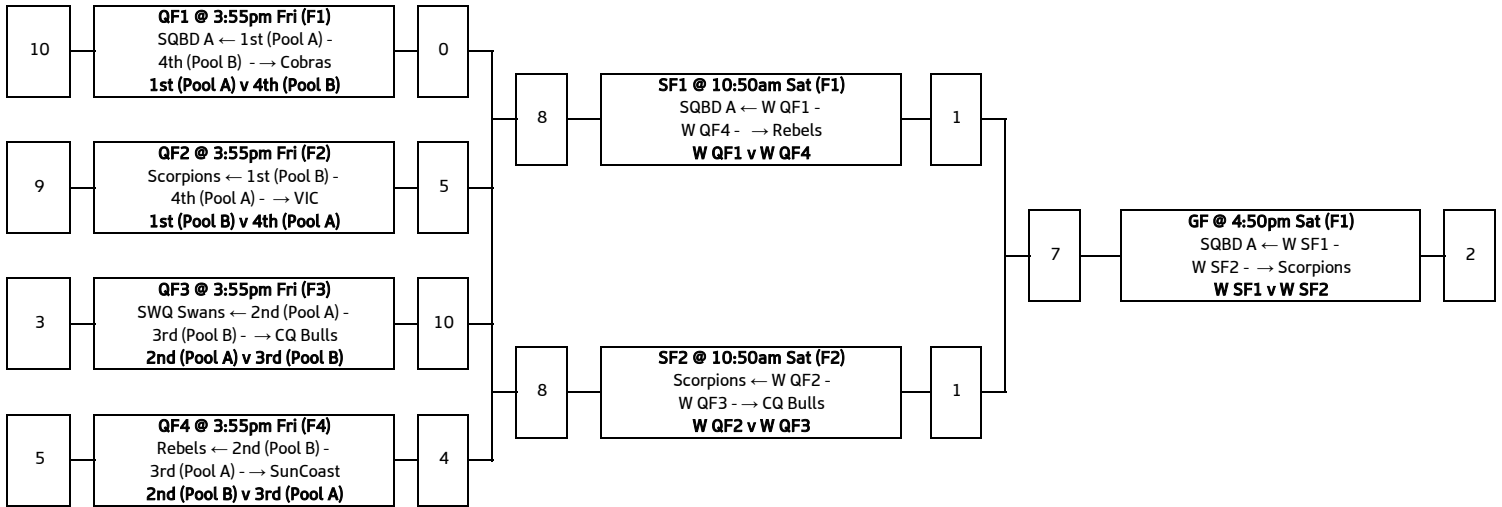

Women's Open (WO) - Championship