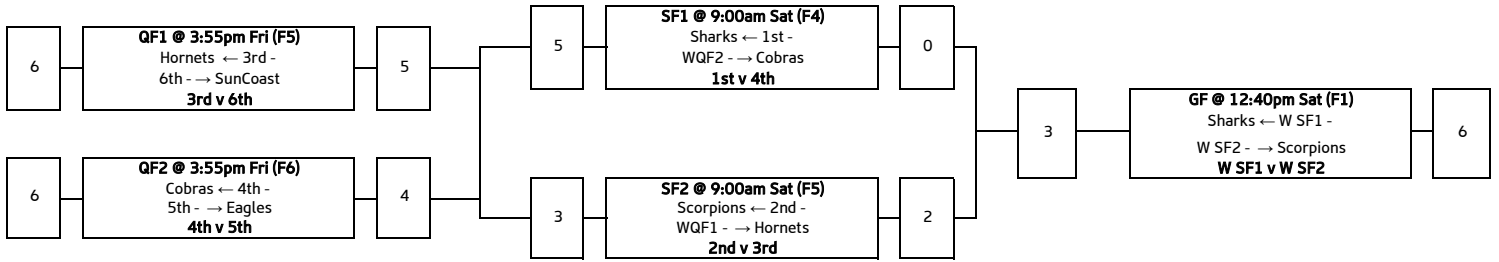

### Abbreviations

GF	Grand Final
SF	Semi Final
PF	Preliminary Final
PO	Play Off
W	Winner
L	Loser
F	Field

### Final Standings

1	Sydney Scorpions
2	SQBD Sharks
3	Brisbane City Cobras
4	NSW Northern Eagles
5	Hunter Western Hornets
6	South West QLD Swans
7	Victoria Storm
8	ACT Raiders

**Men's 45s (M45) - Championship**

**Abbreviations**

- GF Grand Final
- SF Semi Final
- QF Quarter Final
- W Winner
- L Loser
- F Field

**Final Placings**

- 1 Sydney Scorpions
- 2 SQBD Sharks
- 3 Hunter Western Hornets
- 4 Brisbane City Cobras
- 5 NSW Northern Eagles
- 6 Sunshine Coast Pineapples