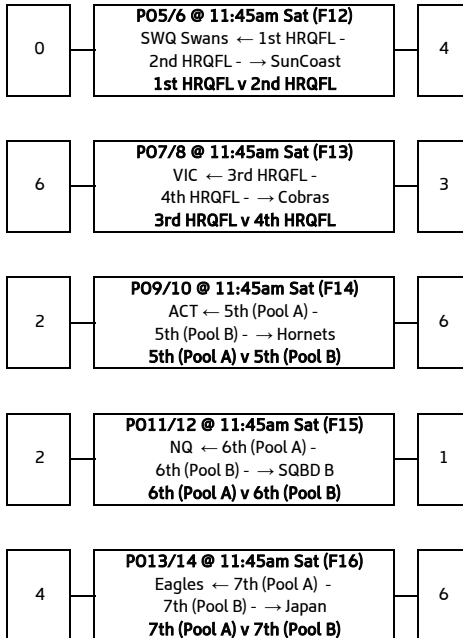

Women's Open (WO) - Playoffs

Final Placings

1. 1 SQBD Sharks A
2. 2 Sydney Scorpions
3. 3 Sydney Rebels
4. 4 Central Queensland Bulls
5. 5 Sunshine Coast Pineapples
6. 6 South West QLD Swans
7. 7 Victoria Storm
8. 8 Brisbane City Cobras
9. 9 Hunter Western Hornets
10. 10 ACT Raiders
11. 11 NQ Tropical Cyclones
12. 12 SQBD Sharks B
13. 13 NSW Northern Eagles
14. 14 Japan

Abbreviations

- GF Grand Final
- SF Semi Final
- QF Quarter Final
- PO Play Off
- W Winner
- L Loser
- F Field