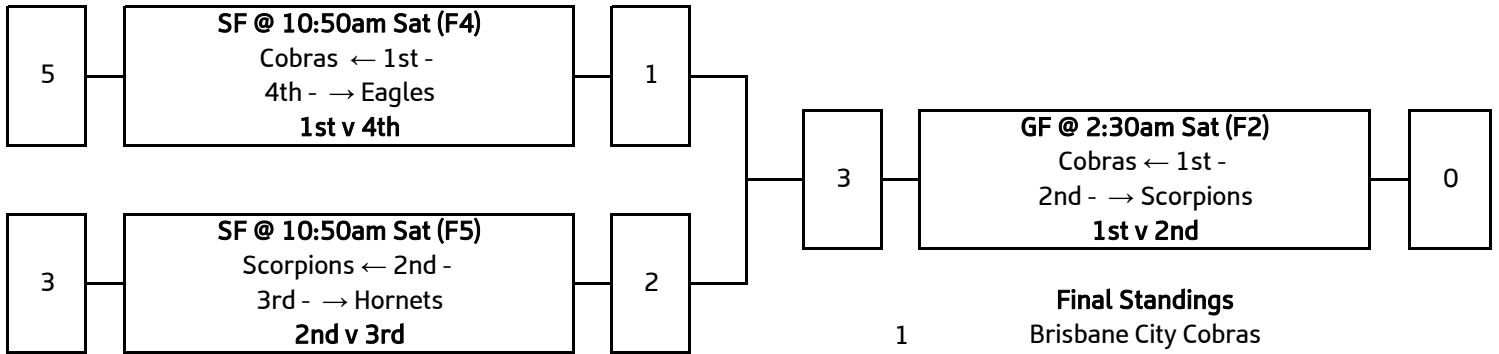

Final Standings

- 1 Brisbane City Cobras
- 2 Sydney Scorpions
- 3 Hunter Western Hornets
- 4 NSW Northern Eagles

Abbreviations

- SF Semi Final
- GF Grand Final