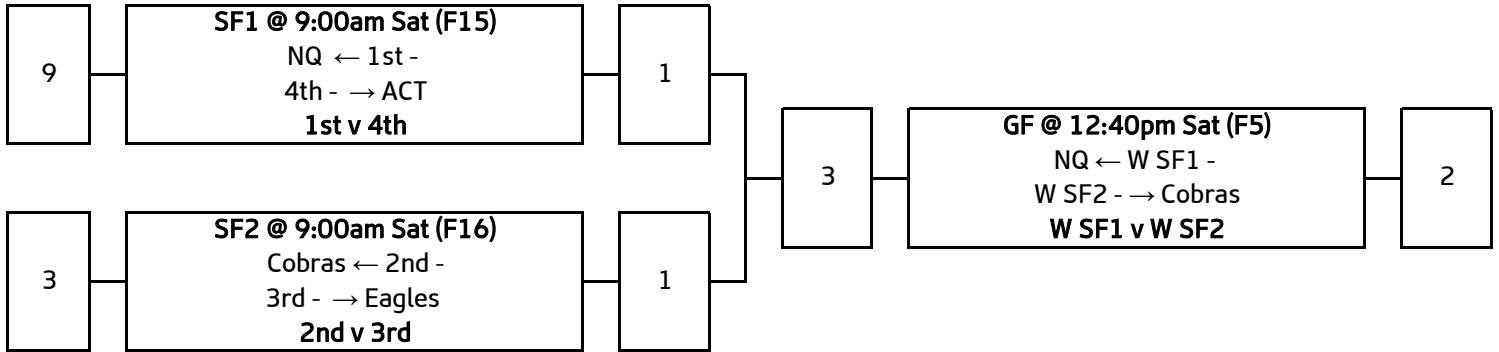

Abbreviations

GF	Grand Final
SF	Semi Final
PF	Preliminary Final
PO	Play Off
W	Winner
L	Loser
F	Field

Final Standings

1	North QLD Tropical Cyclones
2	Brisbane City Cobras
3	NSW Northern Eagles
4	ACT Raiders