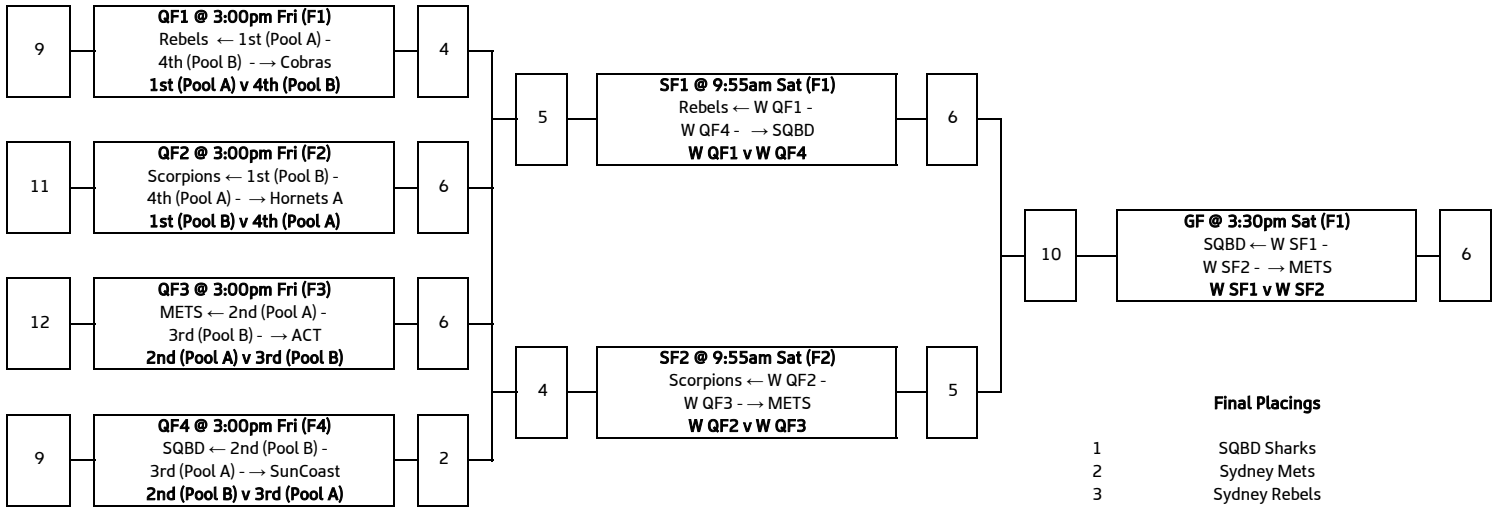

Mixed Open (XO) - Championship

Final Placings

1. 1 SQBD Sharks
2. 2 Sydney Mets
3. 3 Sydney Rebels
4. 4 Sydney Scorpions
5. 5 ACT Raiders
6. 6 Sunshine Coast Pineapples
7. 7 Hunter Western Hornets A
8. 8 Brisbane City Cobras
9. 9 Hunter Western Hornets B
10. 10 Northern Territory Devils
11. 11 Victoria Storm