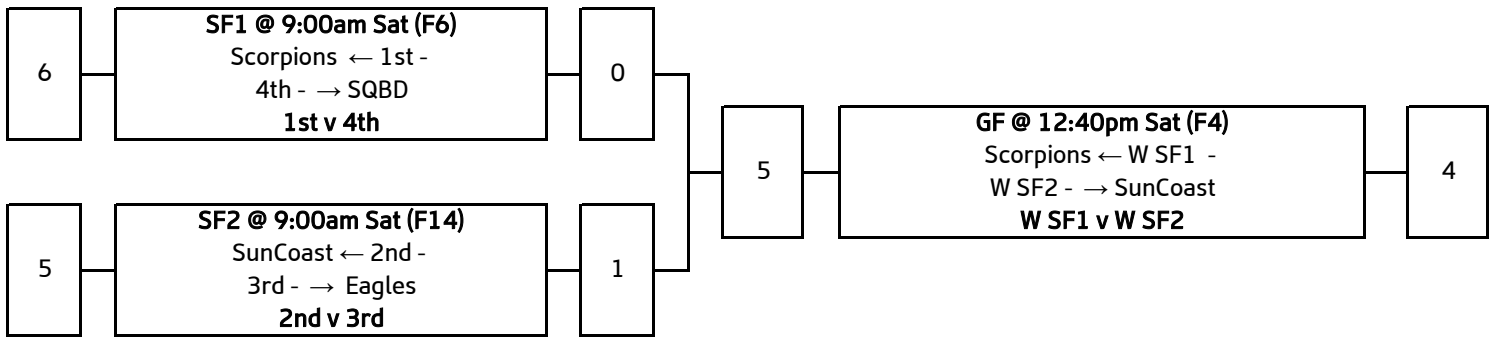

Abbreviations

- GF Grand Final
- SF Semi Final
- PF Preliminary Final
- PO Play Off
- W Winner
- L Loser
- F Field

Final Standings

- 1 Sydney Scorpions
- 2 Sunshine Coast Pineapples
- 3 NSW Northern Eagles
- 4 SQBD Sharks