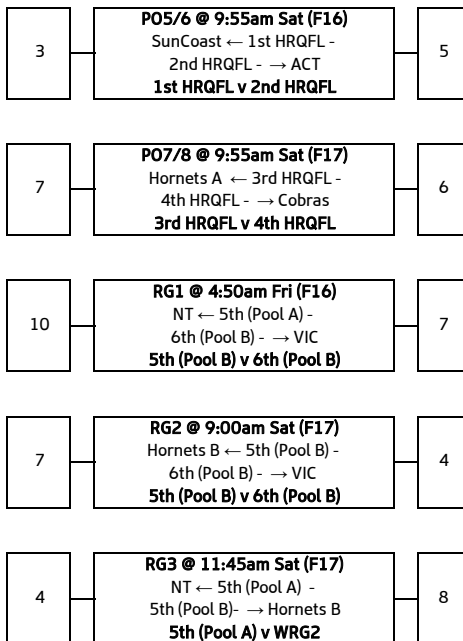

Mixed Open (XO) - Playoffs

Abbreviations

- GF Grand Final
- SF Semi Final
- QF Quarter Final
- PO Play Off
- W Winner
- L Loser
- F Field