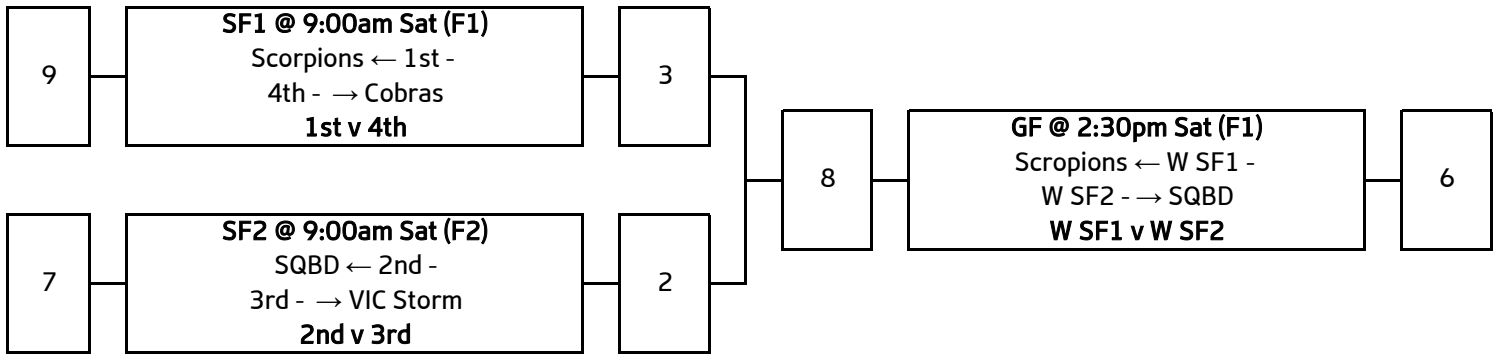

Men's 30's (M30) - Championship

Abbreviations

GF	Grand Final
SF	Semi Final
PF	Preliminary Final
PO	Play Off
W	Winner
L	Loser
F	Field

Final Standings

1	Sydney Scorpions
2	SQBD Sharks
3	Victoria Storm
4	Brisbane City Cobras
5	NSW Northern Eagles
6	Defence Warriors
7	Sunshine Cost Pineapples
8	NQ Tropical Cyclones