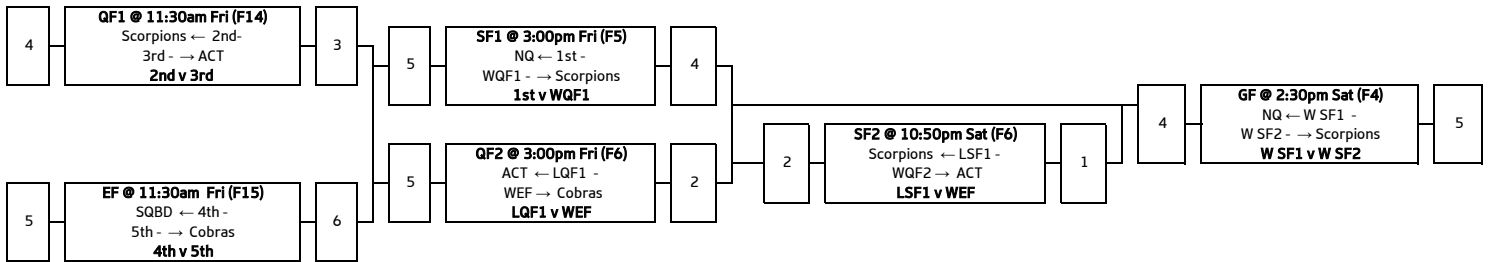

**Abbreviations**

- GF Grand Final
- SF Semi Final
- QF Quarter Final
- W Winner
- L Loser
- F Field

**Final Placings**

- 1 Sydney Scorpions
- 2 SQBD Sharks
- 3 Hunter Western Hornets
- 4 Brisbane City Cobras
- 5 NSW Northern Eagles
- 6 Sunshine Coast Pineapples

### Final Standings

- 1 Brisbane City Cobras
- 2 Sydney Scorpions
- 3 Hunter Western Hornets
- 4 NSW Northern Eagles

### Abbreviations

- SF Semi Final
- GF Grand Final

**Men's 50's (M50) - Championship**

**Men's 50s (M50) - Playoffs**

**Abbreviations**

- GF Grand Final
- SF Semi Final
- PF Preliminary Final
- PO Play Off
- W Winner
- L Loser
- F Field