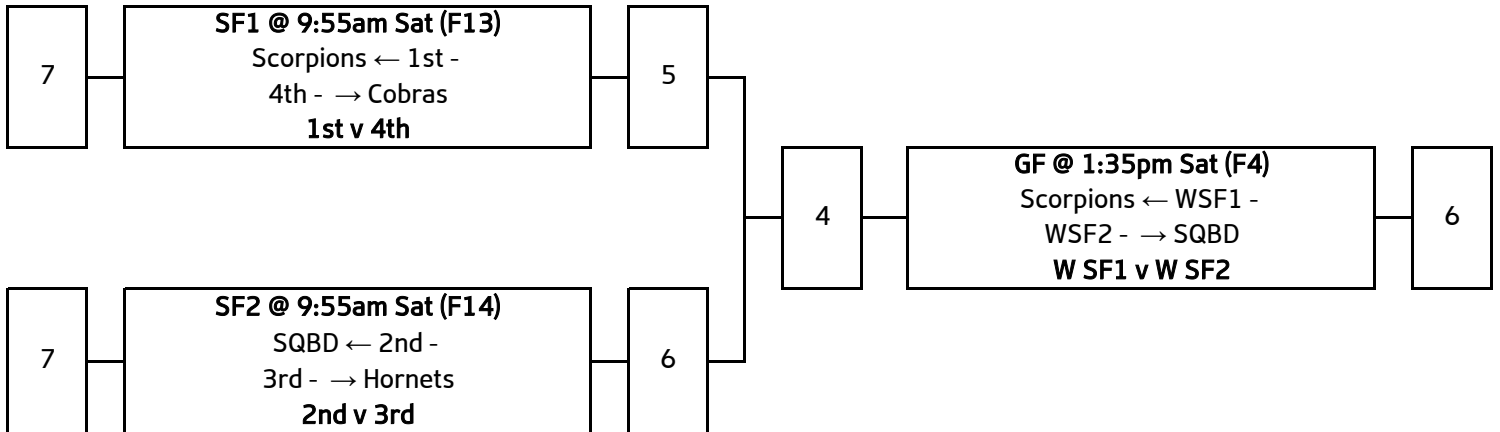

Men's 40's (M40) - Championship

Abbreviations

GF	Grand Final
SF	Semi Final
QF	Quarter Final
W	Winner
L	Loser
F	Field

Final Standings

1	SQBD Sharks
2	Sydney Scorpions
3	Hunter Western Hornets
4	Brisbane City Cobras
5	North QLD Tropical Cyclones
6	Central Queensland Bulls
7	Victoria Storm
8	South West QLD Swans
9	NSW Northern Eagles