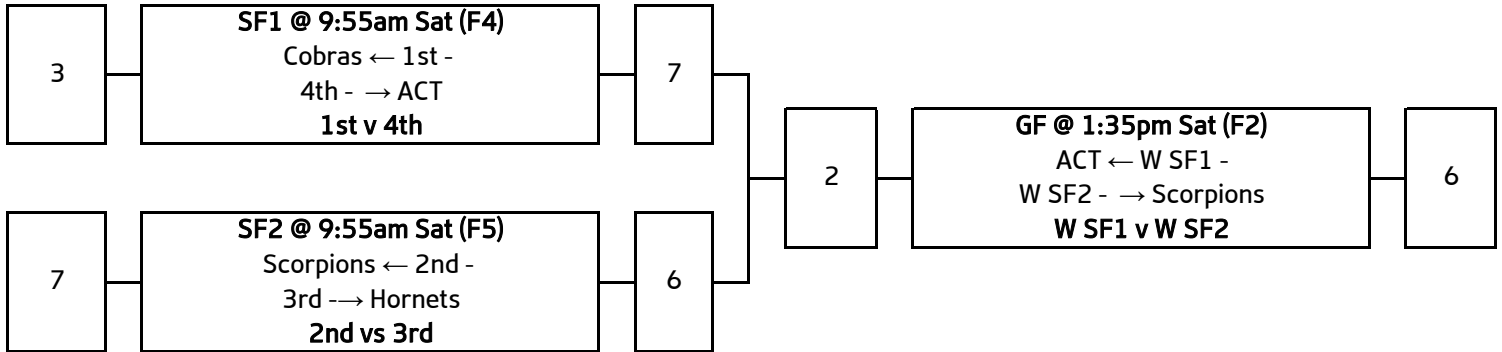

Senior Mixed (XS) - Championship

Abbreviations

GF	Grand Final
SF	Semi Final
QF	Qualifying Final
PO	Play Off
W	Winner
L	Loser
F	Field

Final Standings

1	Sydney Scorpions
2	ACT Raiders
3	Brisbane City Cobras
4	Hunter Western Hornets
5	South Australia Roosters