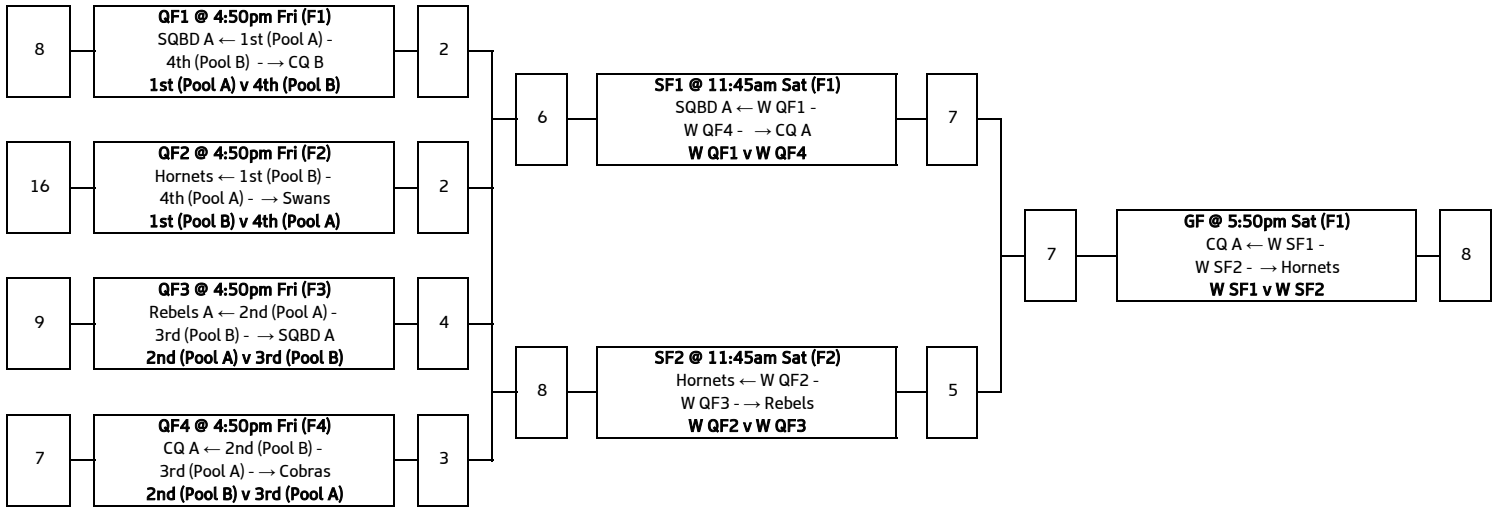

Men's Open (MO) - Championship