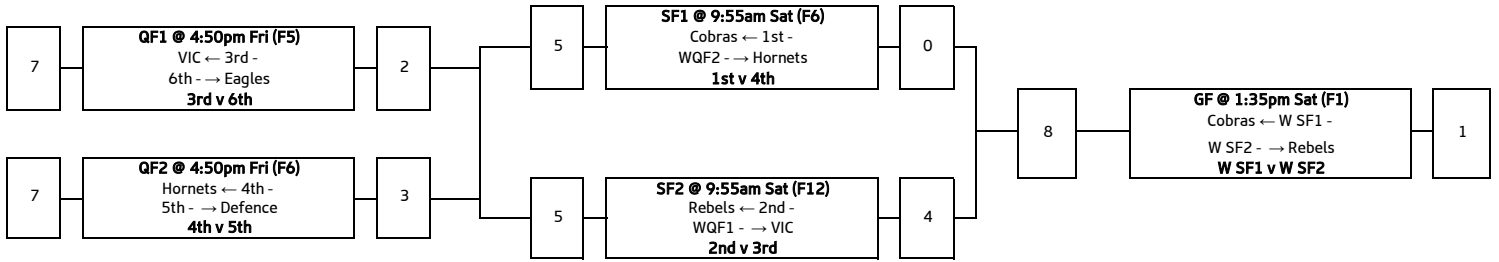

Women's 30's (W30) - Championship

Abbreviations

- GF Grand Final
- SF Semi Final
- QF Quarter Final
- W Winner
- L Loser
- F Field

Final Placings

- 1 Brisbane City Cobras
- 2 Sydney Rebels
- 3 Victoria Storm
- 4 Hunter Western Hornets
- 5 Defence Warriors
- 6 NSW Northern Eagles