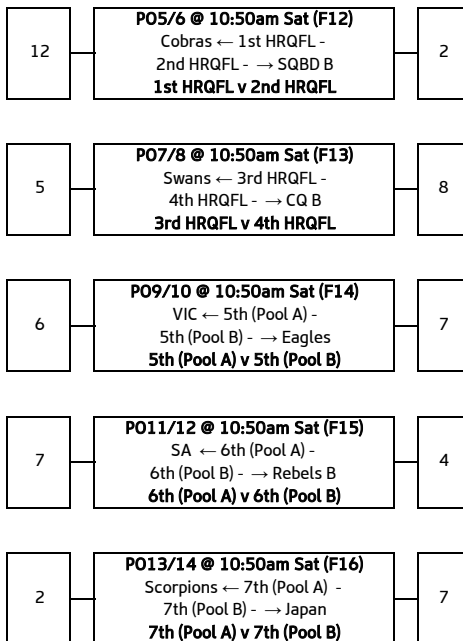

Men's Open (MO) - Playoffs

Final Placings

1. 1 Hunter Western Hornets
2. 2 Central Queensland Bulls A
3. 3 SQBD Sharks A
4. 4 Sydney Rebels A
5. 5 Brisbane City Cobras
6. 6 SQBD Sharks B
7. 7 Central Queensland Bulls B
8. 8 South West QLD Swans
9. 9 NSW Northern Eagles
10. 10 Victoria Storm
11. 11 South Australia Roosters
12. 12 Sydney Rebels B
13. 13 Sydney Scorpions
14. 14 Japan

Abbreviations

- GF Grand Final
- SF Semi Final
- QF Quarter Final
- PO Play Off
- W Winner
- L Loser
- F Field