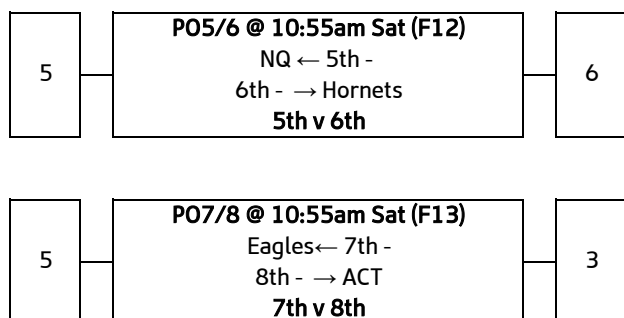

Final Standings

- | | |
|---|-----------|
| 1 | Scorpions |
| 2 | Hornets |
| 3 | Cobras |
| 4 | Swans |
| 5 | CQ |
| 6 | NQ |
| 7 | Warriors |
| 8 | VIC |

Women's 40's (W40) - Championship

Abbreviations

GF	Grand Final
SF	Semi Final
PF	Preliminary Final
PO	Play Off
W	Winner
L	Loser
F	Field

Final Standings

1	Hornets
2	Sharks
3	Scorpions
4	Cobras
5	ACT
6	SunCoast
7	NQ
8	Eagles
9	Swans

Men's 45's (M45) - Championship

Men's 45's (M45) - Playoffs

Abbreviations

GF Grand Final
 SF Semi Final
 QF Quarter Final
 W Winner
 L Loser
 F Field

Final Standings

1	Sharks
2	Scorpions
3	SunCoast
4	Cobras
5	Hornets
6	NQ
7	Eagles
8	ACT