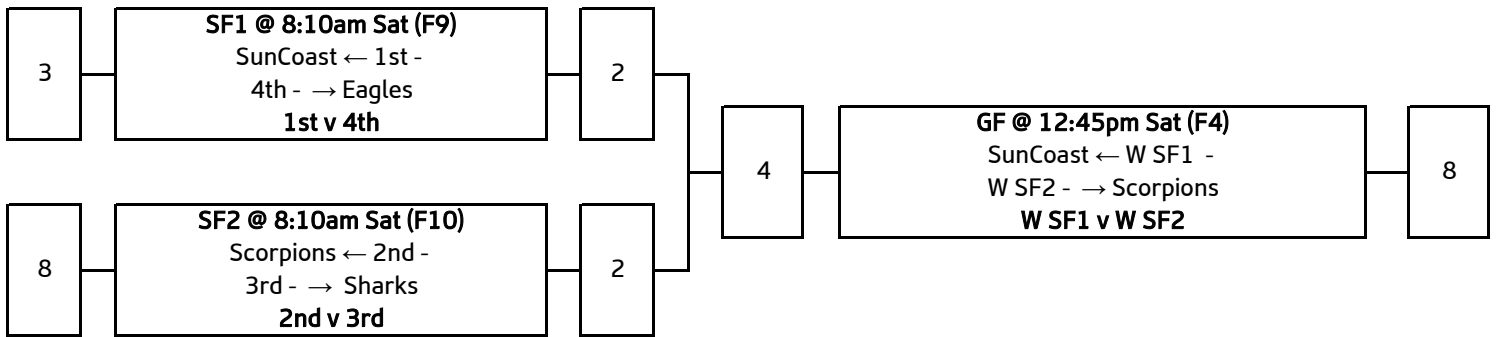

Abbreviations

GF	Grand Final
SF	Semi Final
PF	Preliminary Final
PO	Play Off
W	Winner
L	Loser
F	Field

Final Standings

1	Scorpions
2	Sharks
3	ACT
4	NQ
5	Hornets
6	Warriors

Men's 55's (M55) - Championship

Men's 55's (M55) - Playoffs

Abbreviations

- GF Grand Final
- SF Semi Final
- PF Preliminary Final
- PO Play Off
- W Winner
- L Loser
- F Field

Final Standings

- | | |
|---|-----------|
| 1 | Scorpions |
| 2 | SunCoast |
| 3 | Sharks |
| 4 | Eagles |
| 5 | ACT |