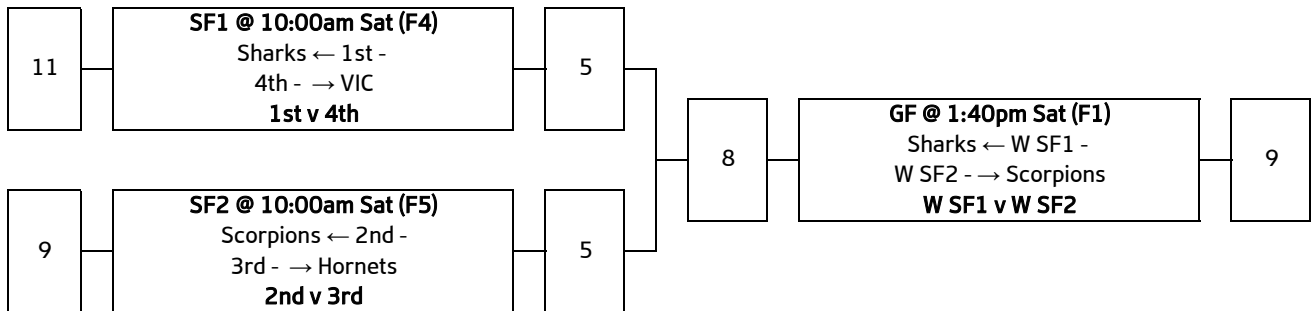

Abbreviations

- GF Grand Final
- SF Semi Final
- QF Quarter Final
- W Winner
- L Loser
- F Field
- R Ranked

Women's T League (WTL) - Championship

Women's T League (WTL) - Playoffs

Final Placings

- 1 VIC
- 2 CQ
- 3 NQ
- 4 SA
- 5 SunCoast
- 6 Hornets
- 7 Scorpions
- 8 Swans
- 9 Cobras
- 10 Suns
- 11 Mets
- 12 Eagles
- 13 Sharks
- 14 Rebels

Abbreviations

- GF Grand Final
- SF Semi Final
- QF Quarter Final
- PO Play Off
- W Winner
- L Loser
- F Field

Women's 27's (W27) - Championship

Abbreviations

GF	Grand Final
SF	Semi Final
QF	Quarter Final
W	Winner
L	Loser
F	Field

Final Placings

1	Cobras
2	NQ
3	VIC
4	Rebels
5	Hornets
6	SunCoast
7	Scorpions
8	CQ

Men's 30's (M30) - Championship

Abbreviations

GF Grand Final
 SF Semi Final
 PF Preliminary Final
 PO Play Off
 W Winner
 L Loser
 F Field