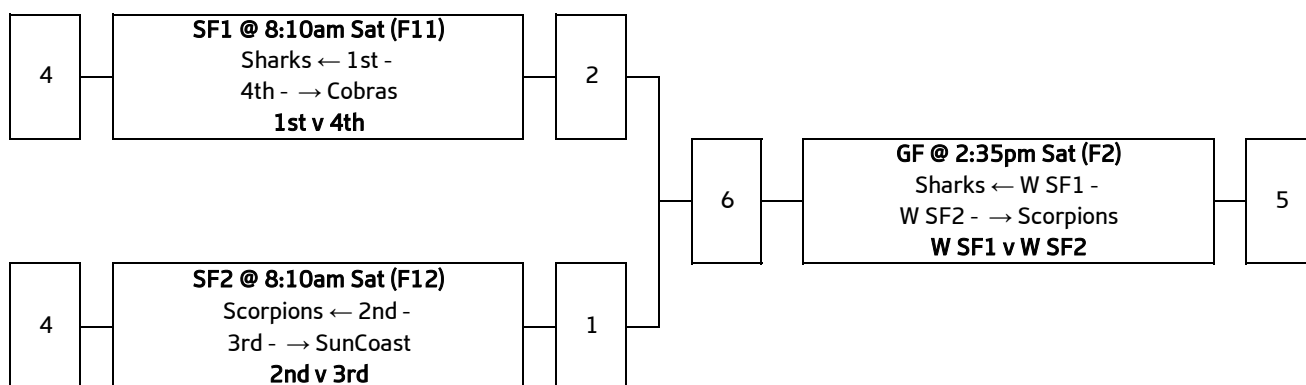

Men's 45's (M45) - Championship