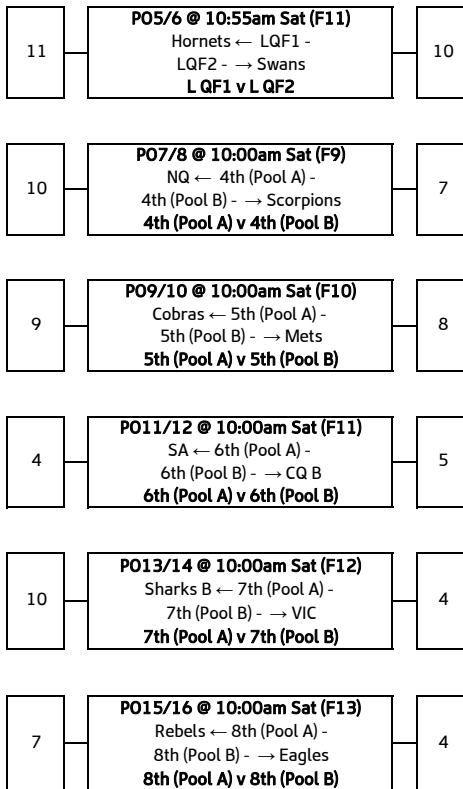

Mixed Open (XO) - Championship

Final Placings

- 1 Rebels
- 2 Sharks
- 3 Cobras
- 4 Hornets
- 5 Mets
- 6 ACT
- 7 Swans
- 8 VIC
- 9 NT

Mixed Open (XO) - Playoffs

Abbreviations

- GF Grand Final
- SF Semi Final
- QF Quarter Final
- W Winner
- L Loser
- F Field

Men's T League (MTL) - Championship

Men's T League (MTL) - Playoffs

Final Placings

- 1 CQ A
- 2 Sharks A
- 3 ACT
- 4 SunCoast
- 5 Hornets
- 6 Swans
- 7 NQ
- 8 Scorpions
- 9 Cobras
- 10 Mets
- 11 CQ B
- 12 SA
- 13 Sharks B
- 14 VIC
- 15 Rebels
- 16 Eagles
- 17* Japan

Abbreviations

- GF Grand Final
- SF Semi Final
- QF Quarter Final
- W Winner
- L Loser
- F Field
- R Ranked

Women's T League (WTL) - Championship

Women's T League (WTL) - Playoffs

Final Placings

- 1 VIC
- 2 CQ
- 3 NQ
- 4 SA
- 5 SunCoast
- 6 Hornets
- 7 Scorpions
- 8 Swans
- 9 Cobras
- 10 Suns
- 11 Mets
- 12 Eagles
- 13 Sharks
- 14 Rebels