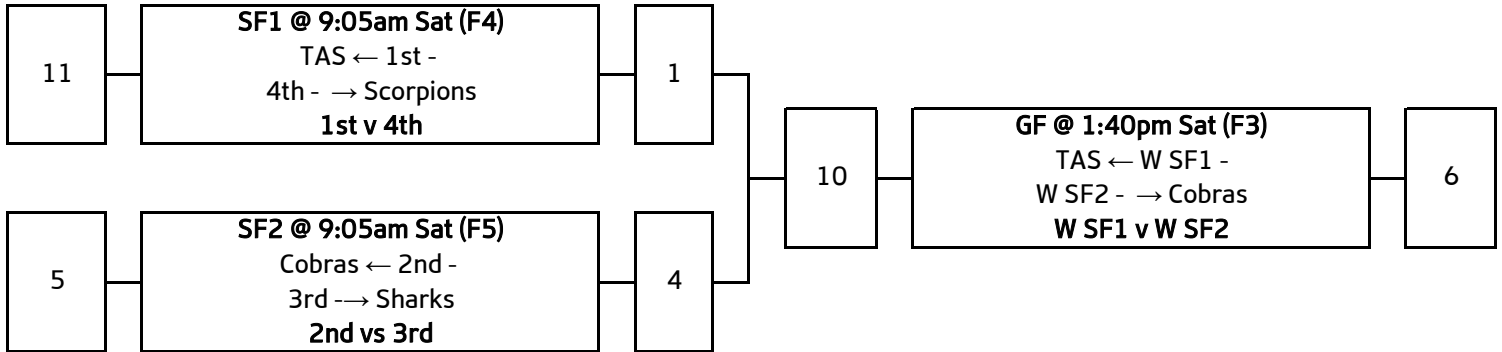

Abbreviations

- GF Grand Final
- SF Semi Final
- PF Preliminary Final
- PO Play Off
- W Winner
- L Loser
- F Field

Final Standings

- | | |
|---|-----------|
| 1 | Scorpions |
| 2 | SunCoast |
| 3 | Sharks |
| 4 | Eagles |
| 5 | ACT |

Men's 60's (M60) - Championship

Abbreviations

GF Grand Final
 SF Semi Final
 PF Preliminary Final
 PO Play Off
 W Winner
 L Loser
 F Field

Final Standings

1 NQ
 2 Scorpions
 3 Cobras
 4 Eagles

Senior Mixed (XS) - Championship

Abbreviations

GF	Grand Final
SF	Semi Final
QF	Qualifying Final
PO	Play Off
W	Winner
L	Loser
F	Field

Final Standings

1	Tasmania
2	Cobras
3	Sharks
4	Scorpions

Golden Boot																
Entity	XO	MTL	WTL	W27	M30	W35	M40	W40	M45	W45	M50	M55	M60	XS	TOTAL	POSITION
ACT Raiders	4	12						5	1		4	1			27	8th
Brisbane City Cobras	7	6	6	11	2		6	6	5				2	4	55	4th
Central Queensland Bulls		17	14	1			4								36	Ineligible
Defence Warriors					3		2				1				6	Ineligible
Hunter Western Hornets	6	10	9	4	7		8	12	4		2				62	3rd
North Queensland Tropical Cyclones		8	12	8	4		3	3	3		3		7		51	5th
Northern Eagles		1	3		5			2	2			2	1		16	10th
Northern Territory	1														1	Ineligible
South Australia Heat		4	11												15	Ineligible
South Queensland Sharks	9	14	2		9			9	11		6	3		2	65	2nd
South West Queensland Swans	3	9	7		1		5	1							26	9th
Southern Suns			5												5	Ineligible
Sunshine Coast Pineapples		11	10	3				4	6			5			39	6th
Sydney Mets	5	5	4												14	Ineligible
Sydney Rebels	12	2	1	5											20	Ineligible
Sydney Scorpions		7	8	2	12		11	7	8		9	8	4	1	77	1st
Tasmania														7	7	Ineligible
Victoria	2	3	17	6	6		1								35	7th
Western Tigers															0	Ineligible
TOTAL	49	109	109	40	49	0	40	49	40	0	25	19	14	14	557	
SHOULD EQUAL	49	109	109	40	49	0	40	49	40	0	25	19	14	14	557	
TEAMS IN DIVISION	9	17	14	8	9	3	8	9	8	3	6	5	4	4		
ELIGIBLE TEAMS	9	14	14	8	9	0	8	9	8	0	6	5	4	4		