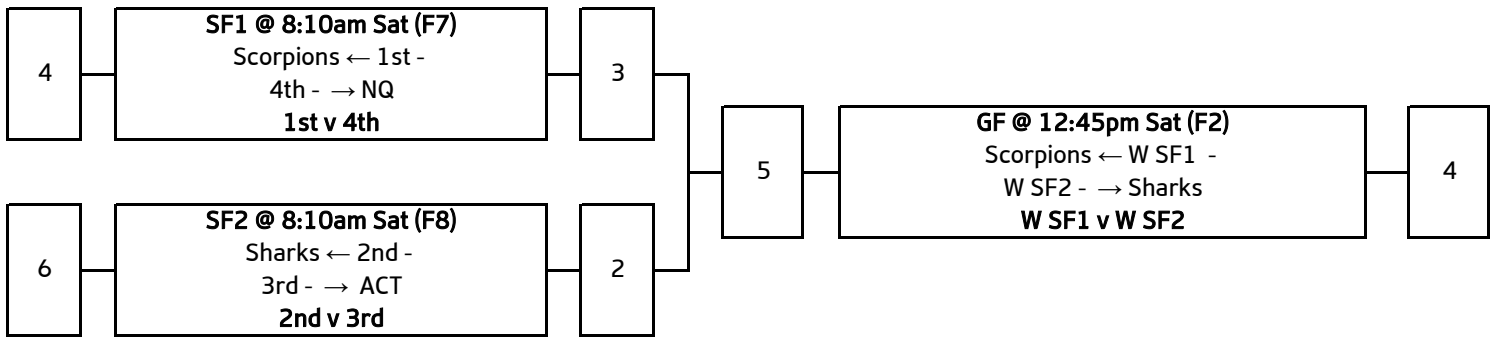

Women's 45's (W45) - Championship

Final Standings

- | | |
|---|-----------|
| 1 | Hornets |
| 2 | Scorpions |
| 3 | Eagles |

Abbreviations

GF Grand Final

Men's 50's (M50) - Championship

Men's 50's (M50) - Playoffs

Abbreviations

GF	Grand Final
SF	Semi Final
PF	Preliminary Final
PO	Play Off
W	Winner
L	Loser
F	Field

Final Standings

1	Scorpions
2	Sharks
3	ACT
4	NQ
5	Hornets
6	Warriors

Men's 55's (M55) - Championship

Men's 55's (M55) - Playoffs