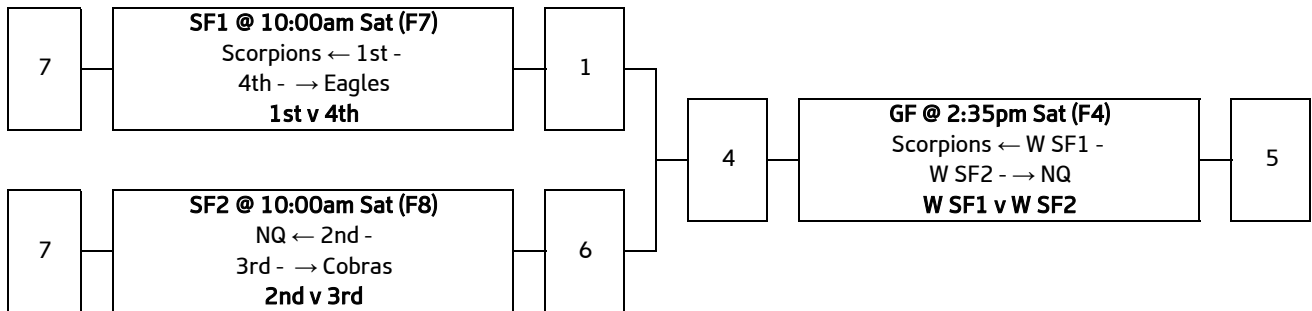

Men's 60's (M60) - Championship

Abbreviations

GF Grand Final
SF Semi Final
PF Preliminary Final
PO Play Off
W Winner
L Loser
F Field

Final Standings

1 NQ
2 Scorpions
3 Cobras
4 Eagles