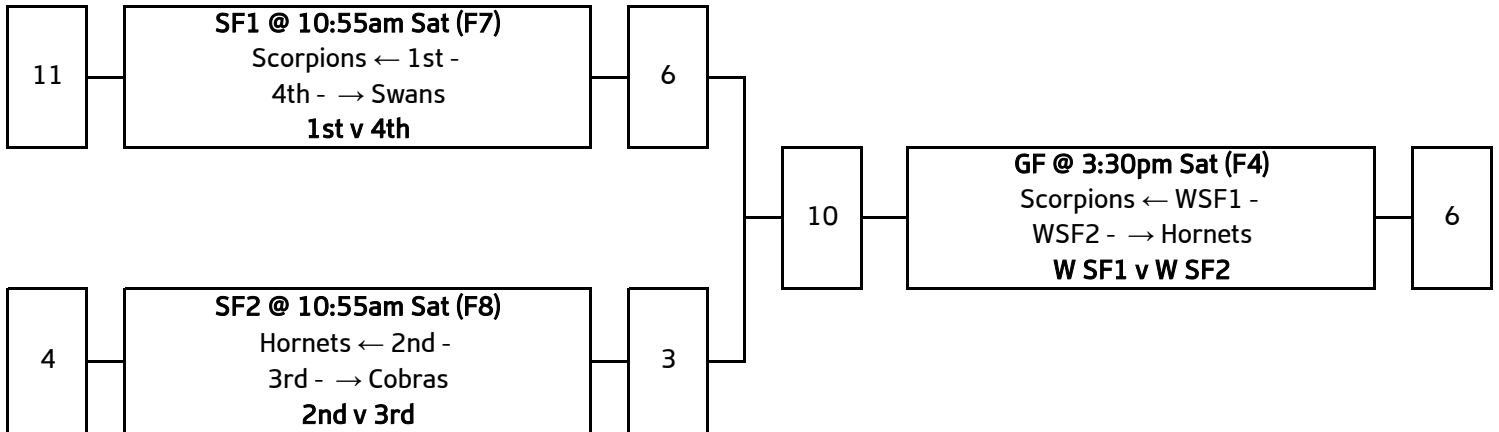

Final Placings

1	Cobras
2	NQ
3	VIC
4	Rebels
5	Hornets
6	SunCoast
7	Scorpions
8	CQ

Men's 30's (M30) - Championship

Abbreviations

GF Grand Final
 SF Semi Final
 PF Preliminary Final
 PO Play Off
 W Winner
 L Loser
 F Field

Final Placings

- | | |
|---|---------|
| 1 | Hornets |
| 2 | Cobras |
| 3 | VIC |

Abbreviations

GF Grand Final

Men's 40's (M40) - Championship

Abbreviations

GF Grand Final
 SF Semi Final
 QF Quarter Final
 W Winner
 L Loser
 F Field

Final Standings

- | | |
|---|-----------|
| 1 | Scorpions |
| 2 | Hornets |
| 3 | Cobras |
| 4 | Swans |
| 5 | CQ |
| 6 | NQ |
| 7 | Warriors |
| 8 | VIC |

Women's 40's (W40) - Championship

Abbreviations