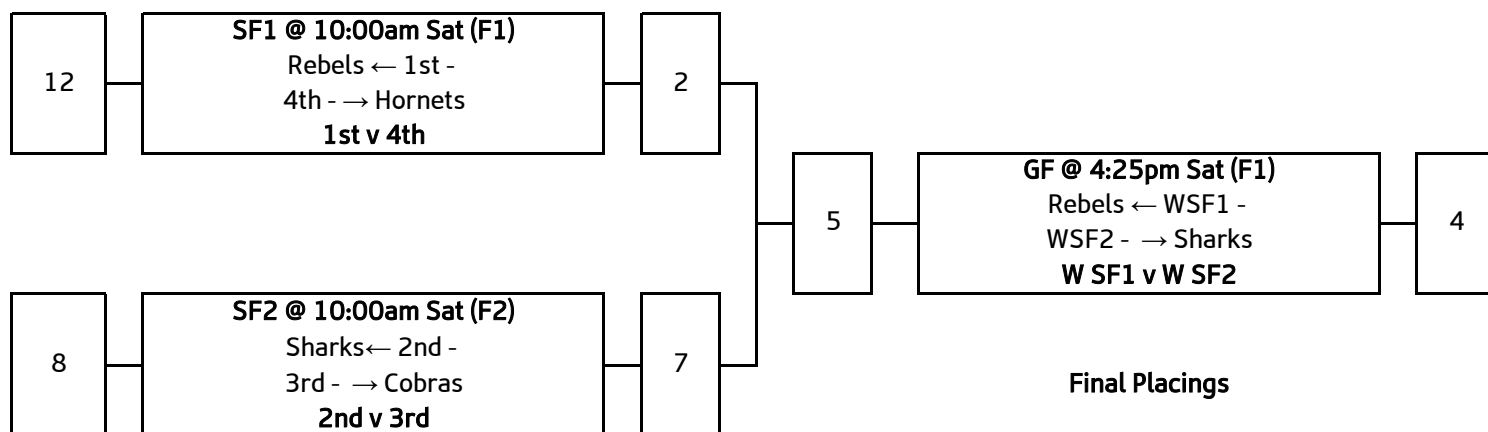

Women's Open - Elite Eight (WOE8) - Championship

Abbreviations

GF	Grand Final
SF	Semi Final
QF	Quarter Final
W	Winner
L	Loser
F	Field

Final Placings

1	NSW Scorpions
2	QLD Broncos
3	QLD Titans
4	NSW Rebels
5	NSW Mavericks
6	Alliance
7	NSW Mets
8	QLD Cowboys

Mixed Open (XO) - Championship

Final Placings

- 1 Rebels
- 2 Sharks
- 3 Cobras
- 4 Hornets
- 5 Mets
- 6 ACT
- 7 Swans
- 8 VIC
- 9 NT

Mixed Open (XO) - Playoffs

Abbreviations

- GF Grand Final
- SF Semi Final
- QF Quarter Final
- W Winner
- L Loser
- F Field