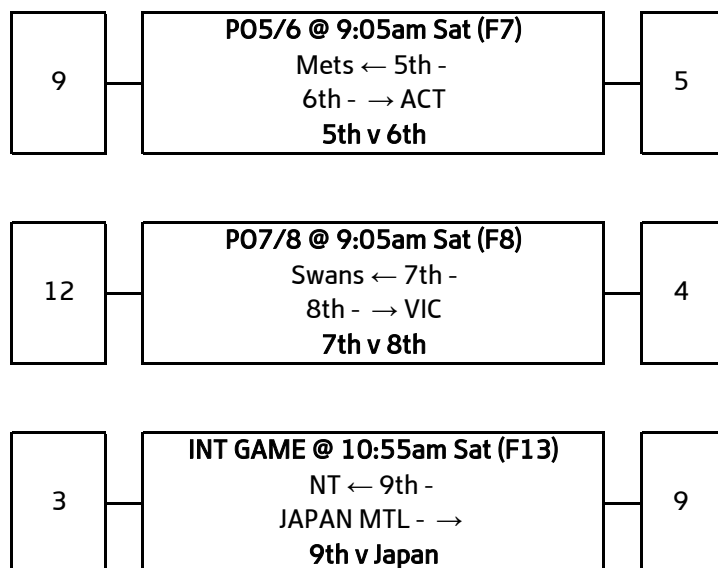

Women's Open - Elite Eight (WOE8) - Championship

Abbreviations

GF	Grand Final
SF	Semi Final
QF	Quarter Final
W	Winner
L	Loser
F	Field

Final Placings

1	NSW Scorpions
2	QLD Broncos
3	QLD Titans
4	NSW Rebels
5	NSW Mavericks
6	Alliance
7	NSW Mets
8	QLD Cowboys

Mixed Open (XO) - Championship

Final Placings

- 1 Rebels
- 2 Sharks
- 3 Cobras
- 4 Hornets
- 5 Mets
- 6 ACT
- 7 Swans
- 8 VIC
- 9 NT

Mixed Open (XO) - Playoffs

Abbreviations

- GF Grand Final
- SF Semi Final
- QF Quarter Final
- W Winner
- L Loser
- F Field

Men's T League (MTL) - Championship

Men's T League (MTL) - Playoffs

Final Placings

- 1 CQ A
- 2 Sharks A
- 3 ACT
- 4 SunCoast
- 5 Hornets
- 6 Swans
- 7 NQ
- 8 Scorpions
- 9 Cobras
- 10 Mets
- 11 CQ B
- 12 SA
- 13 Sharks B
- 14 VIC
- 15 Rebels
- 16 Eagles
- 17* Japan