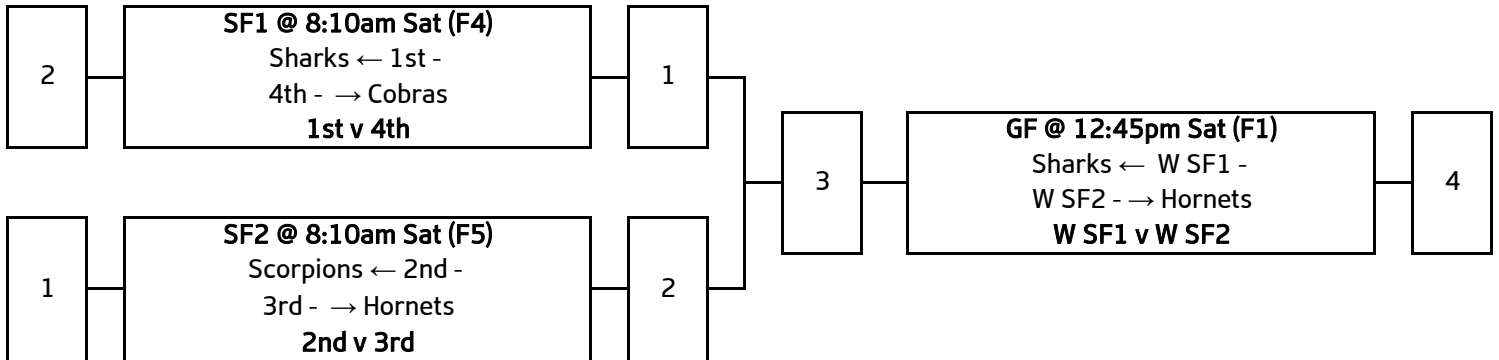

Final Placings

1	Cobras
2	NQ
3	VIC
4	Rebels
5	Hornets
6	SunCoast
7	Scorpions
8	CQ

Men's 30's (M30) - Championship

Abbreviations

GF Grand Final
 SF Semi Final
 PF Preliminary Final
 PO Play Off
 W Winner
 L Loser
 F Field

Final Placings

- | | |
|---|---------|
| 1 | Hornets |
| 2 | Cobras |
| 3 | VIC |

Abbreviations

GF Grand Final

Men's 40's (M40) - Championship

Abbreviations

GF Grand Final
 SF Semi Final
 QF Quarter Final
 W Winner
 L Loser
 F Field

Final Standings

- | | |
|---|-----------|
| 1 | Scorpions |
| 2 | Hornets |
| 3 | Cobras |
| 4 | Swans |
| 5 | CQ |
| 6 | NQ |
| 7 | Warriors |
| 8 | VIC |

Women's 40's (W40) - Championship

Abbreviations