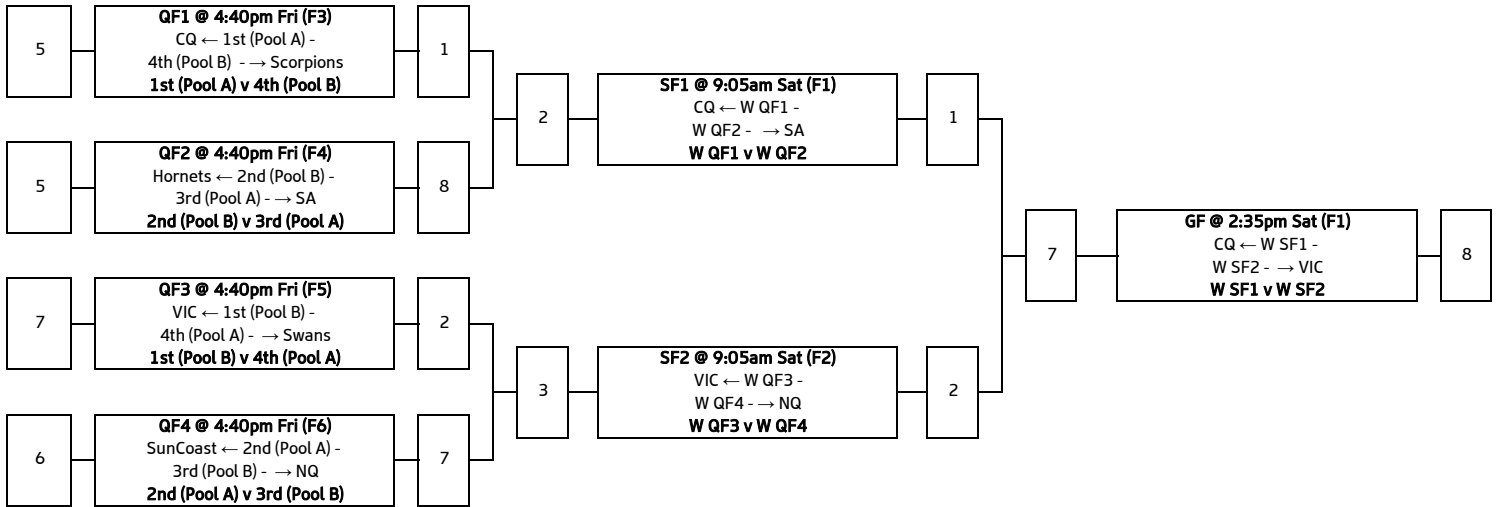

Mixed Open (XO) - Championship

Final Placings

- 1 Rebels
- 2 Sharks
- 3 Cobras
- 4 Hornets
- 5 Mets
- 6 ACT
- 7 Swans
- 8 VIC
- 9 NT

Mixed Open (XO) - Playoffs

Abbreviations

- GF Grand Final
- SF Semi Final
- QF Quarter Final
- W Winner
- L Loser
- F Field

Men's T League (MTL) - Championship

Men's T League (MTL) - Playoffs

Final Placings

- 1 CQ A
- 2 Sharks A
- 3 ACT
- 4 SunCoast
- 5 Hornets
- 6 Swans
- 7 NQ
- 8 Scorpions
- 9 Cobras
- 10 Mets
- 11 CQ B
- 12 SA
- 13 Sharks B
- 14 VIC
- 15 Rebels
- 16 Eagles
- 17* Japan

Abbreviations

- GF Grand Final
- SF Semi Final
- QF Quarter Final
- W Winner
- L Loser
- F Field
- R Ranked

Women's T League (WTL) - Championship

Women's T League (WTL) - Playoffs

Final Placings

- 1 VIC
- 2 CQ
- 3 NQ
- 4 SA
- 5 SunCoast
- 6 Hornets
- 7 Scorpions
- 8 Swans
- 9 Cobras
- 10 Suns
- 11 Mets
- 12 Eagles
- 13 Sharks
- 14 Rebels