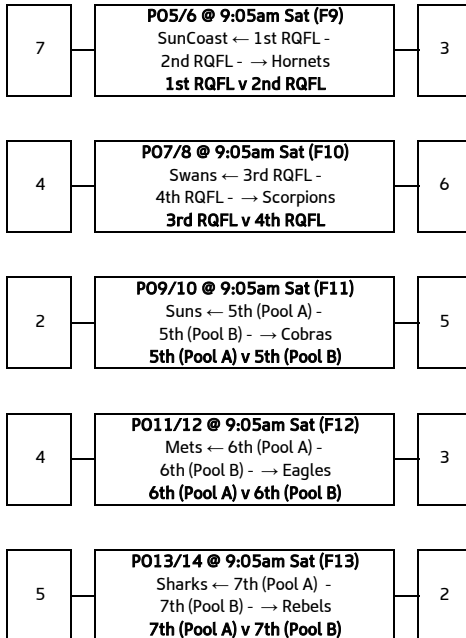

Men's T League (MTL) - Championship

Men's T League (MTL) - Playoffs

Final Placings

- 1 CQ A
- 2 Sharks A
- 3 ACT
- 4 SunCoast
- 5 Hornets
- 6 Swans
- 7 NQ
- 8 Scorpions
- 9 Cobras
- 10 Mets
- 11 CQ B
- 12 SA
- 13 Sharks B
- 14 VIC
- 15 Rebels
- 16 Eagles
- 17* Japan

Abbreviations

- GF Grand Final
- SF Semi Final
- QF Quarter Final
- W Winner
- L Loser
- F Field
- R Ranked

Women's T League (WTL) - Championship

Women's T League (WTL) - Playoffs

Final Placings

- 1 VIC
- 2 CQ
- 3 NQ
- 4 SA
- 5 SunCoast
- 6 Hornets
- 7 Scorpions
- 8 Swans
- 9 Cobras
- 10 Suns
- 11 Mets
- 12 Eagles
- 13 Sharks
- 14 Rebels

Abbreviations

- GF Grand Final
- SF Semi Final
- QF Quarter Final
- PO Play Off
- W Winner
- L Loser
- F Field

Women's 27's (W27) - Championship

Abbreviations

GF	Grand Final
SF	Semi Final
QF	Quarter Final
W	Winner
L	Loser
F	Field