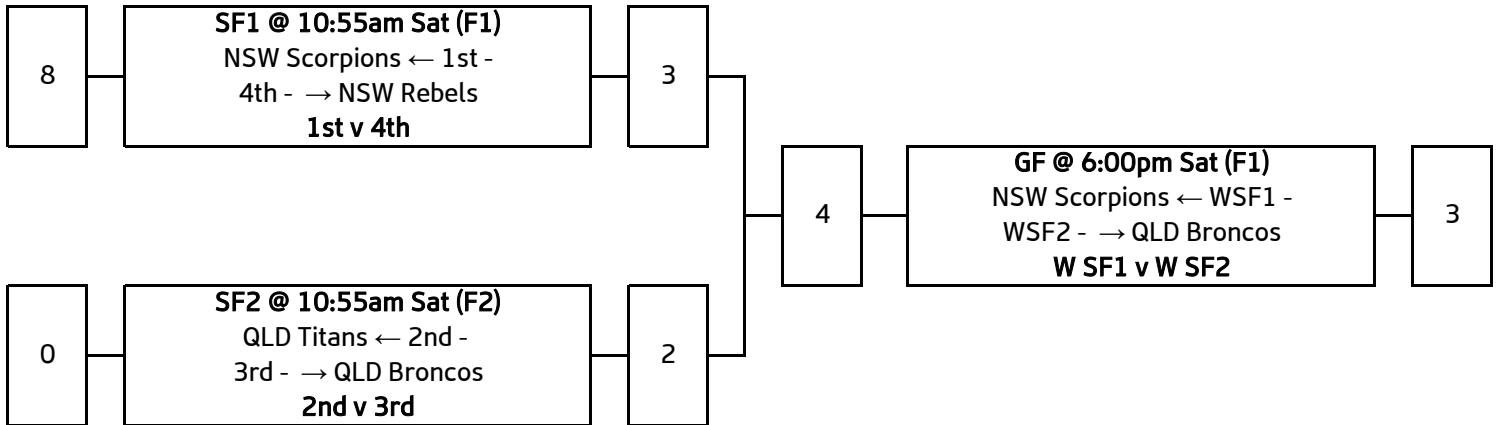

Women's Open - Elite Eight (WOE8) - Championship

Abbreviations

GF	Grand Final
SF	Semi Final
QF	Quarter Final
W	Winner
L	Loser
F	Field

Final Placings

1	NSW Scorpions
2	QLD Broncos
3	QLD Titans
4	NSW Rebels
5	NSW Mavericks
6	Alliance
7	NSW Mets
8	QLD Cowboys