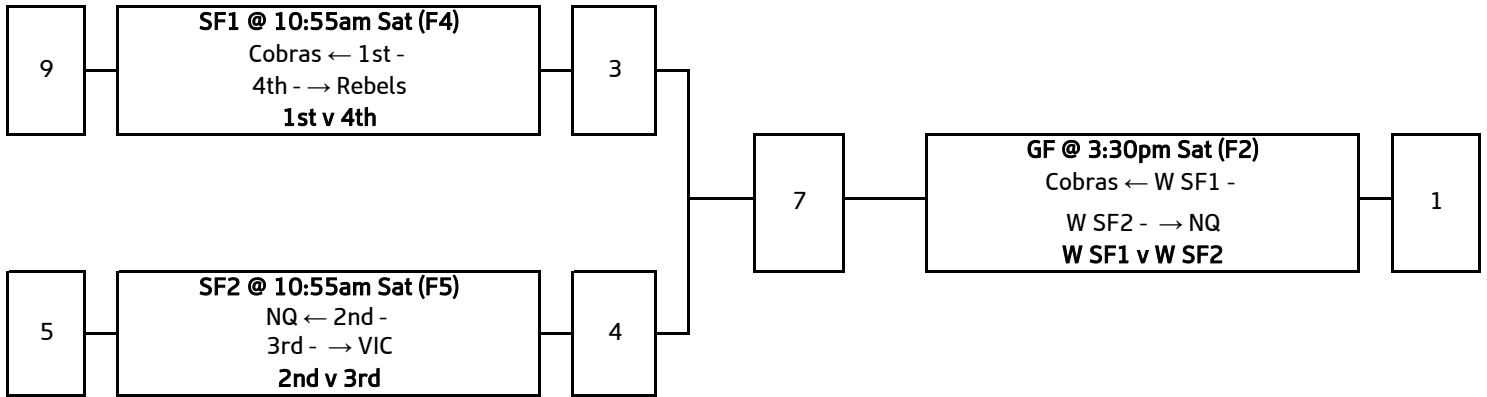

Women's 27's (W27) - Championship

Abbreviations

GF	Grand Final
SF	Semi Final
QF	Quarter Final
W	Winner
L	Loser
F	Field

Final Placings

1	Cobras
2	NQ
3	VIC
4	Rebels
5	Hornets
6	SunCoast
7	Scorpions
8	CQ