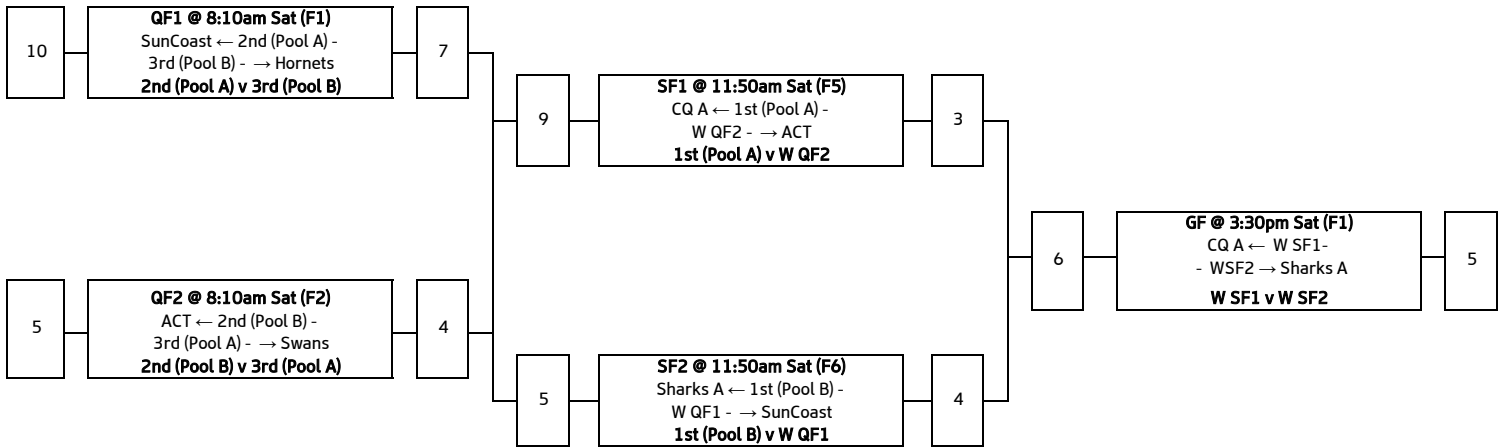

Mixed Open (XO) - Championship

Final Placings

- 1 Rebels
- 2 Sharks
- 3 Cobras
- 4 Hornets
- 5 Mets
- 6 ACT
- 7 Swans
- 8 VIC
- 9 NT

Mixed Open (XO) - Playoffs

Abbreviations

- GF Grand Final
- SF Semi Final
- QF Quarter Final
- W Winner
- L Loser
- F Field

Men's T League (MTL) - Championship

Men's T League (MTL) - Playoffs

Final Placings

- 1 CQ A
- 2 Sharks A
- 3 ACT
- 4 SunCoast
- 5 Hornets
- 6 Swans
- 7 NQ
- 8 Scorpions
- 9 Cobras
- 10 Mets
- 11 CQ B
- 12 SA
- 13 Sharks B
- 14 VIC
- 15 Rebels
- 16 Eagles
- 17* Japan

Abbreviations

- GF Grand Final
- SF Semi Final
- QF Quarter Final
- W Winner
- L Loser
- F Field
- R Ranked

Women's T League (WTL) - Championship

Women's T League (WTL) - Playoffs

Final Placings

- 1 VIC
- 2 CQ
- 3 NQ
- 4 SA
- 5 SunCoast
- 6 Hornets
- 7 Scorpions
- 8 Swans
- 9 Cobras
- 10 Suns
- 11 Mets
- 12 Eagles
- 13 Sharks
- 14 Rebels